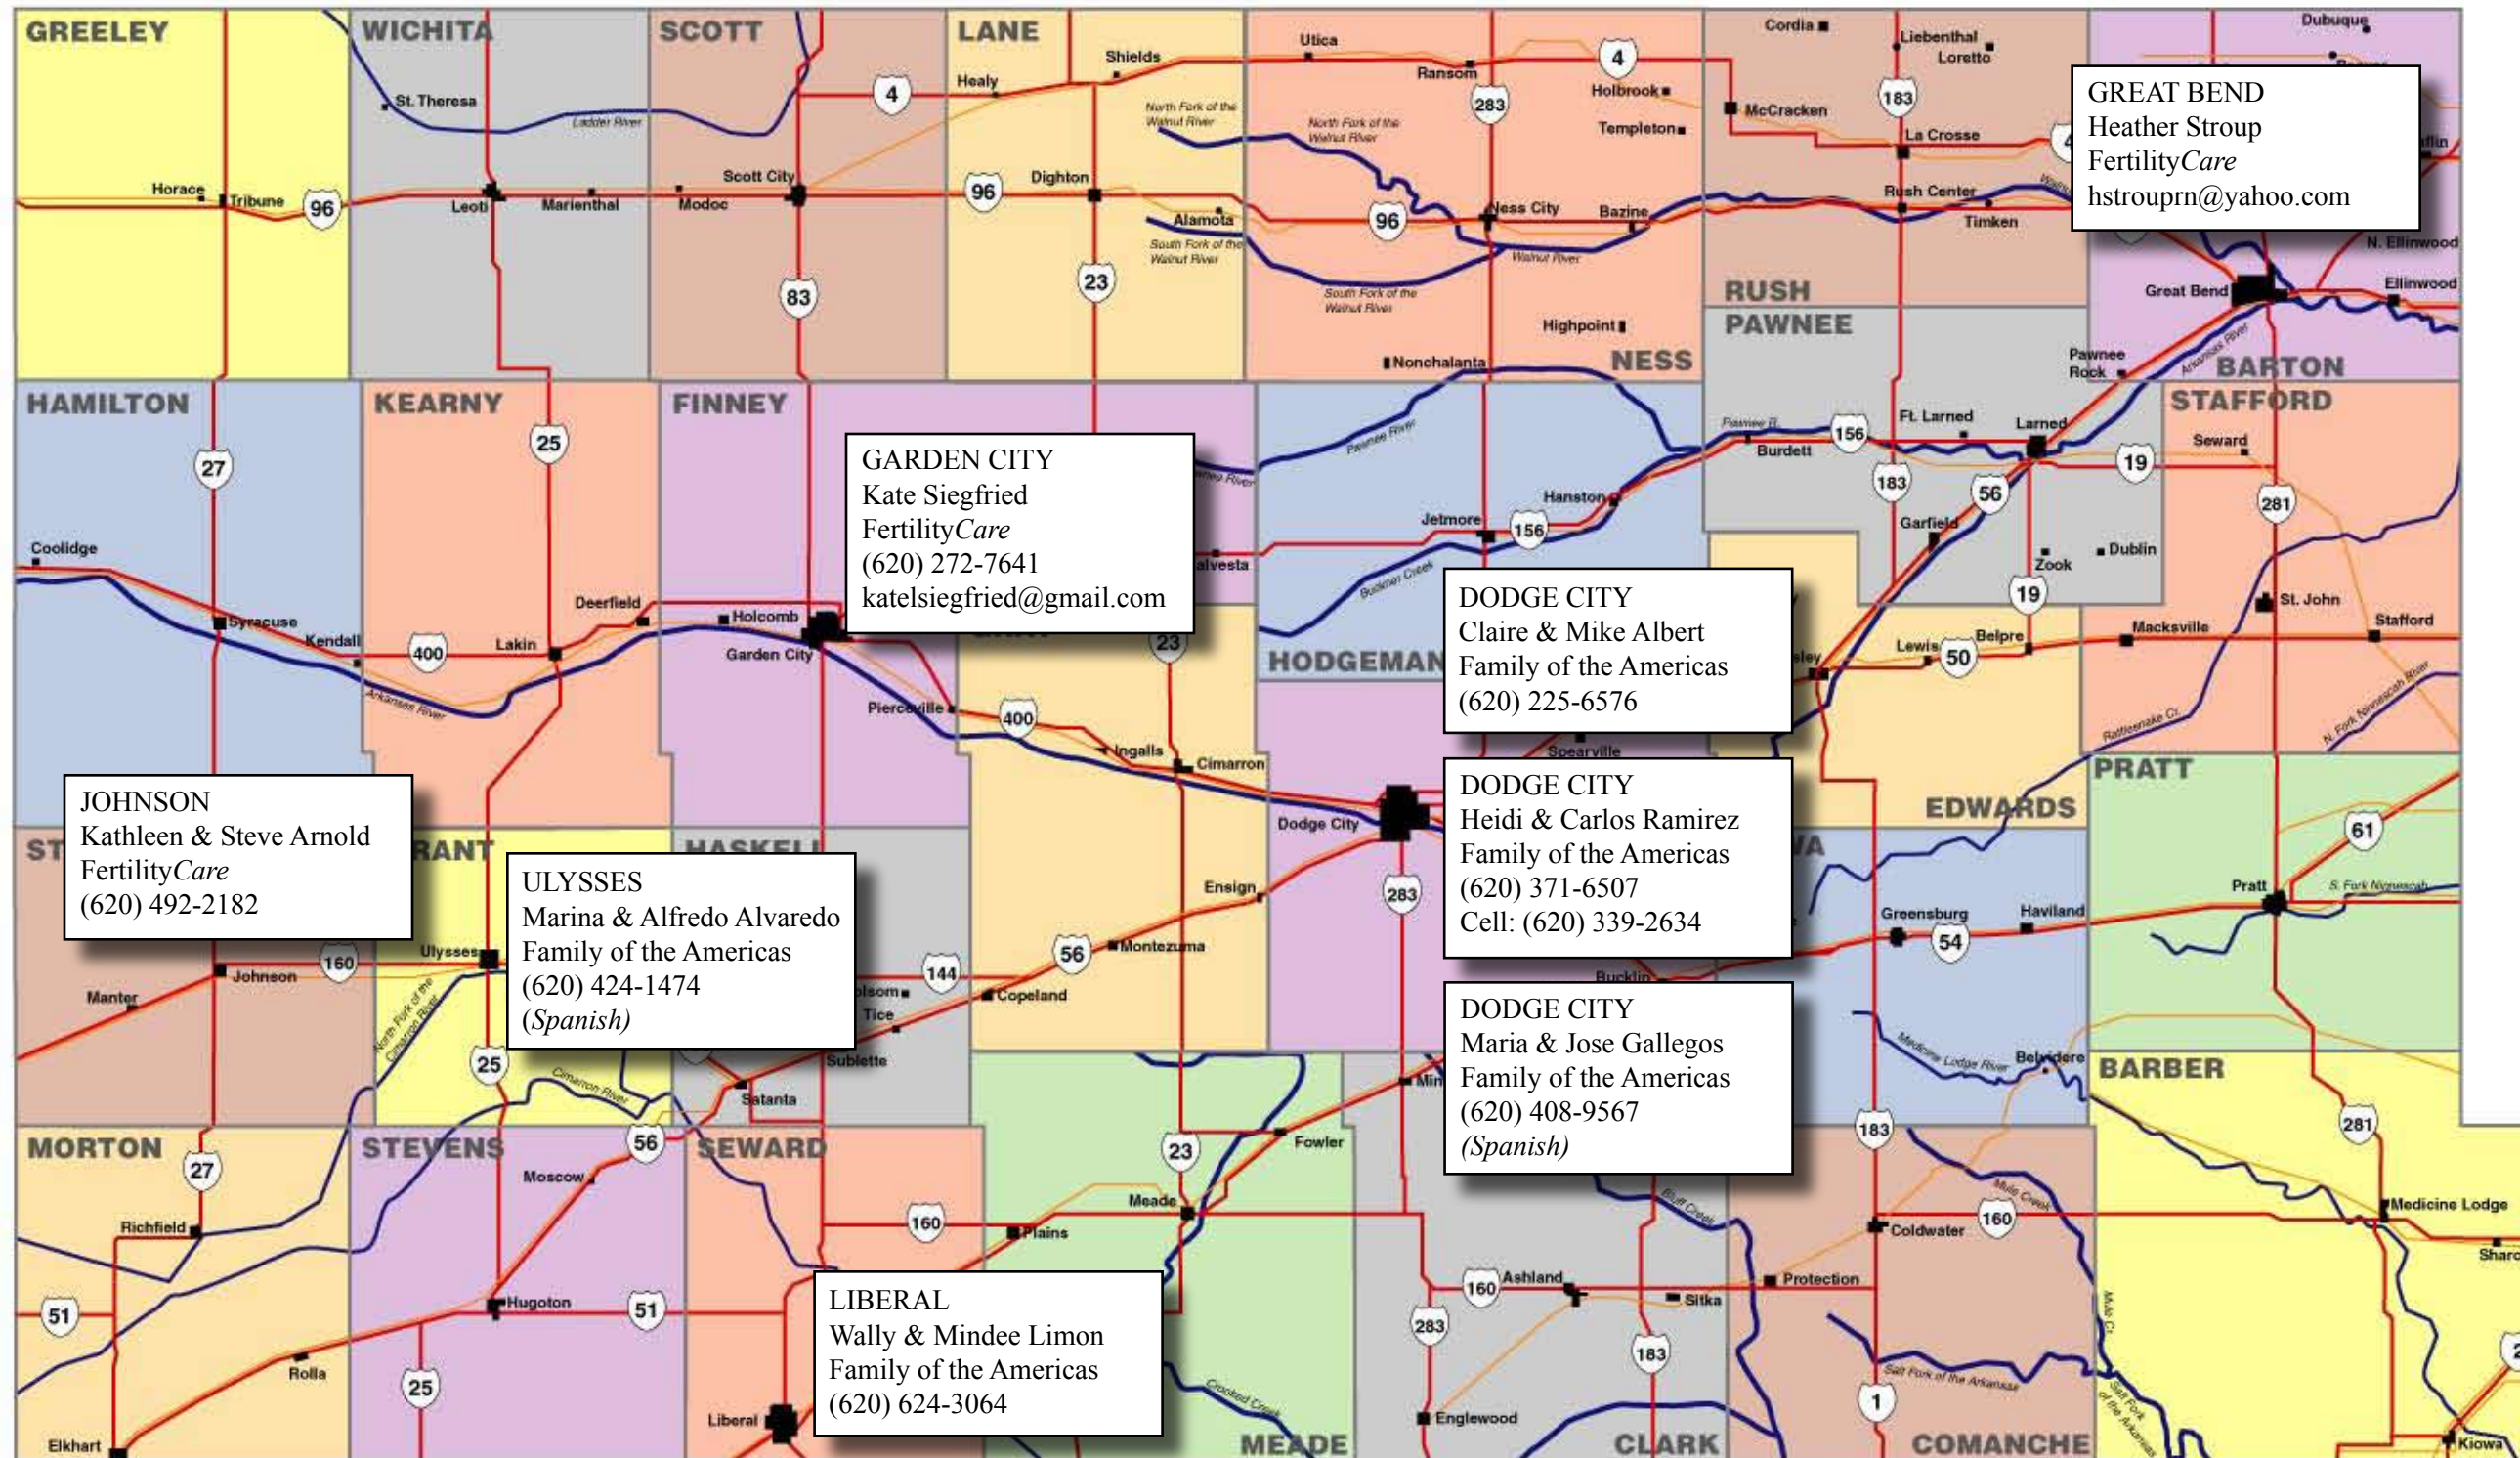

Natural Family Planning

CONTACTS, LOCATIONS, METHODS

Outside of the Diocese

GARDEN PLAIN
 Bill & Ellen Goodwin
 Family of the Americas
 (316) 535-8561
 Cell: (316) 706-6973

GODDARD
 John & Crystal Barnes
 Billings Method
 (316) 794-3631